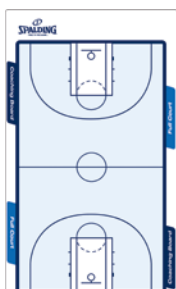

## TACTIC BOARD

FEATURES - Reusable Coaching board with marker  
- Two-sided usage (half and full court)

300157403

SIZE 40 x 24 cm

---