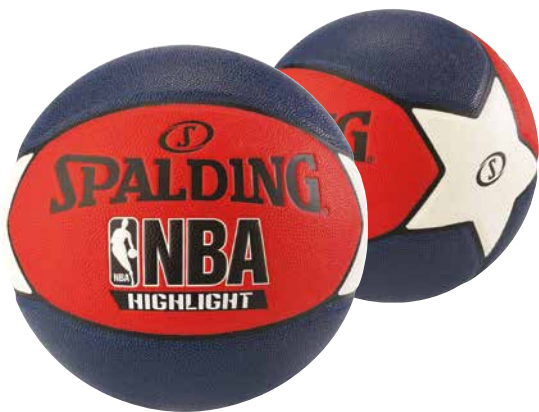

NBA HIGHLIGHT

FEATURES - Innovative cover
- Excellent grip and control

COMPOSITION Durable rubber cover

3001550029417

SIZE 7