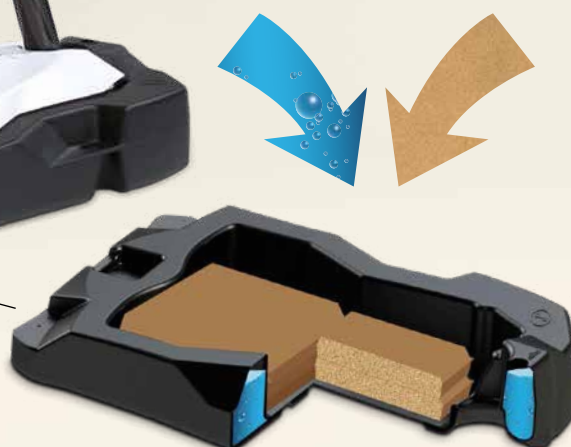

## OFFSET

Distance in cm between the backboard and the front of the base. More Offset offers you better space for your game.

**MORE STABILITY – LESS TIME**  
Spalding's new Dual-Material Base Technology

### SCREW JACK ELEVATOR SYSTEM

Spalding's newly developed Screw Jack Elevator System allows you to adjust the basket to the exact height you desire.