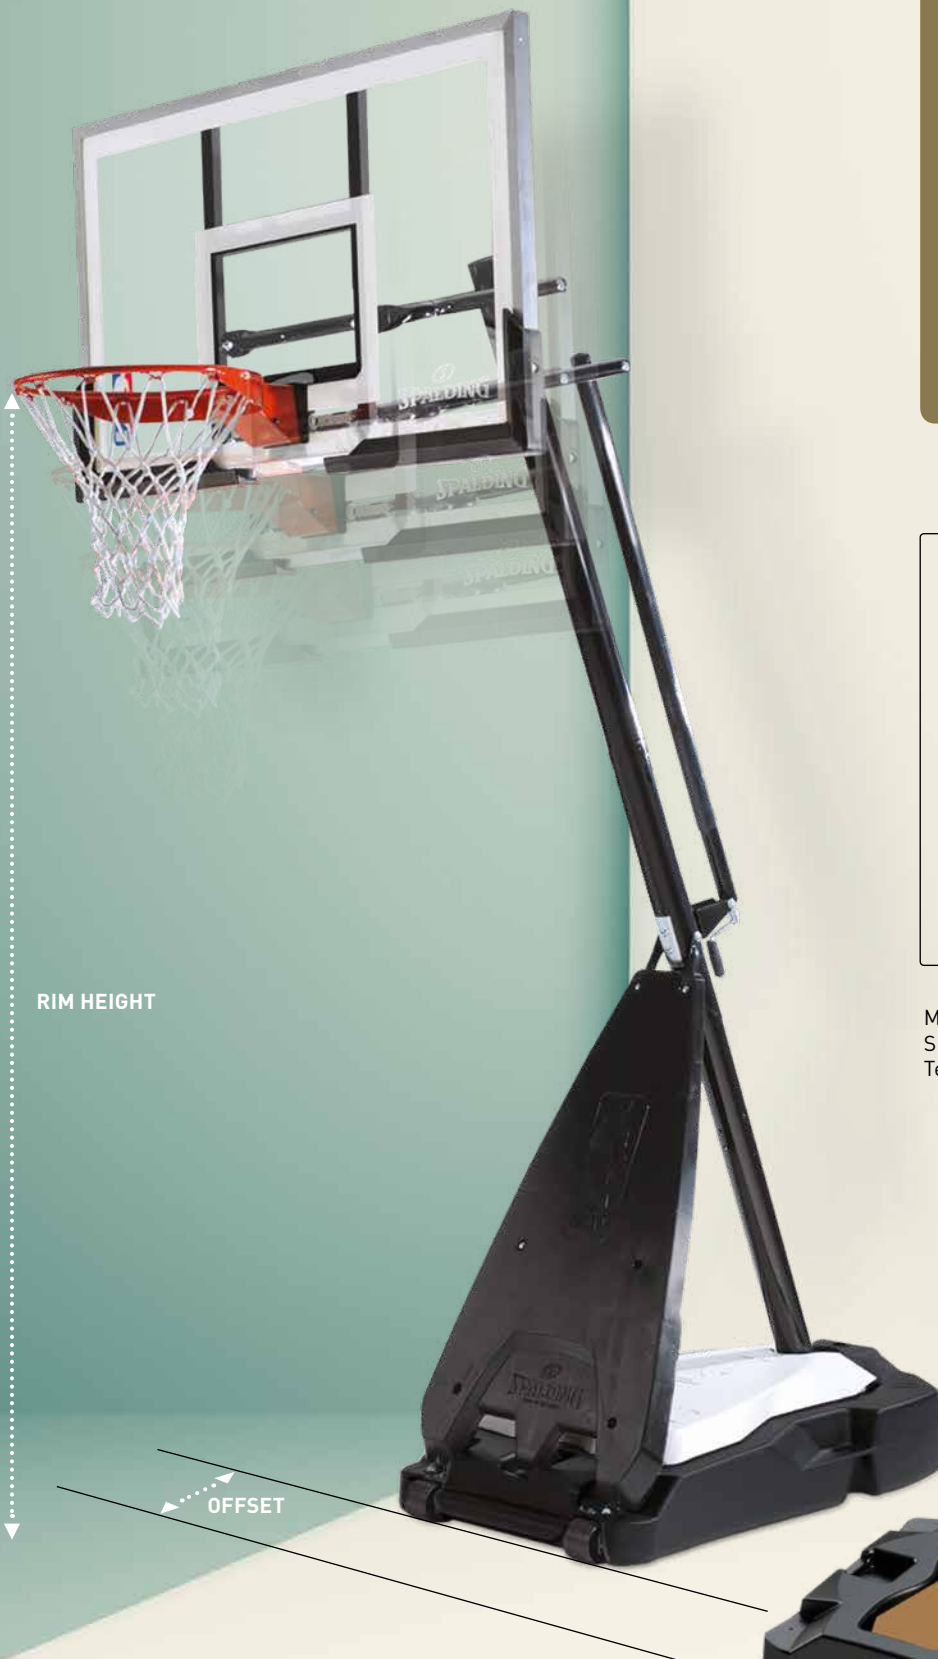

TECHNOLOGY