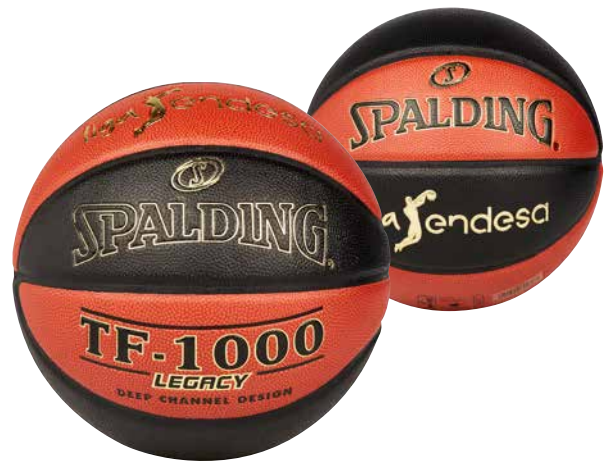

INDOOR

NEW

ACB TF 1000 LEGACY

1. **FEATURES**
2. Official game ball of the Spanish top-league
   - Composite cover
   - Designed for high caliber competitive indoor play
   - Excellent grip and control
   - Advanced moisture management
   - Deep Channel Design
   - With ACB logo
   - This ball is only available in Spain

COMPOSITION Exclusive composite leather

3001510035117

SIZE 7