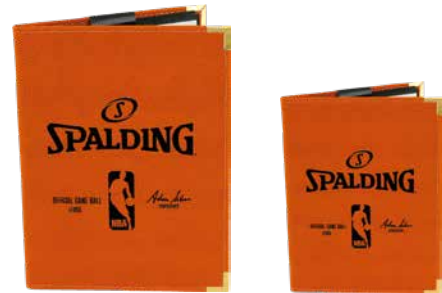

## NBA PAD HOLDER

- FEATURES
- Supreme pad holder on basketball composite cover
  - Spalding NBA writing pad included
  - With NBA logo
- 

300167101

SIZE A4

300168101

SIZE A5

---

## EL PAD HOLDER

- FEATURES
- Supreme pad holder on basketball composite cover
  - Spalding EL writing pad included
  - With EL logo
- 

300157201

SIZE A4

300157301

SIZE A5

Spalding is the official partner for basketball systems of the NBA, the Turkish Airlines Euroleague and many other top-leagues. To bring the arena to your driveway, Spalding offers innovative, high-end portable basketball systems to stage your own court.