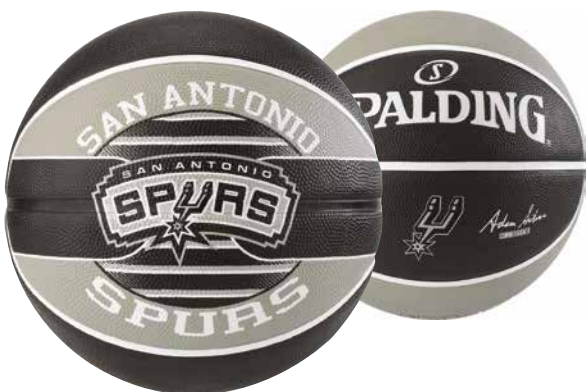

### NBA TEAM BALL CHICAGO BULLS

FEATURES - Original NBA team logo  
COMPOSITION Durable rubber cover

3001587011217

SIZE 7

3001587011215

SIZE 5

OUTDOOR

KIDS

### NBA TEAM BALL LA LAKERS

FEATURES - Original NBA team logo  
COMPOSITION Durable rubber cover

3001587013217

SIZE 7

3001587013215

SIZE 5

OUTDOOR

### NBA TEAM BALL BOSTON CELTICS

FEATURES - Original NBA team logo

COMPOSITION Durable rubber cover

3001587013417

SIZE 7